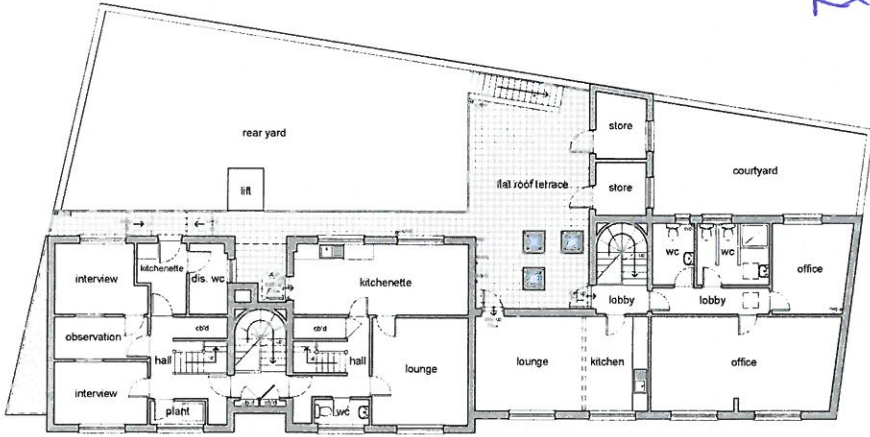

EXISTING

Ground Floor Plan
Scale: 1:100

Second Floor Plan
Scale: 1:100