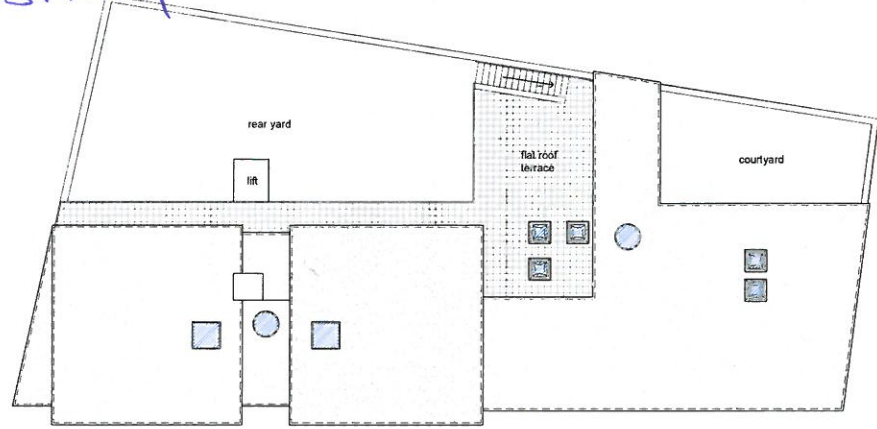

EXISTING

Ground Floor Plan
Scale: 1:100

Second Floor Plan
Scale: 1:100