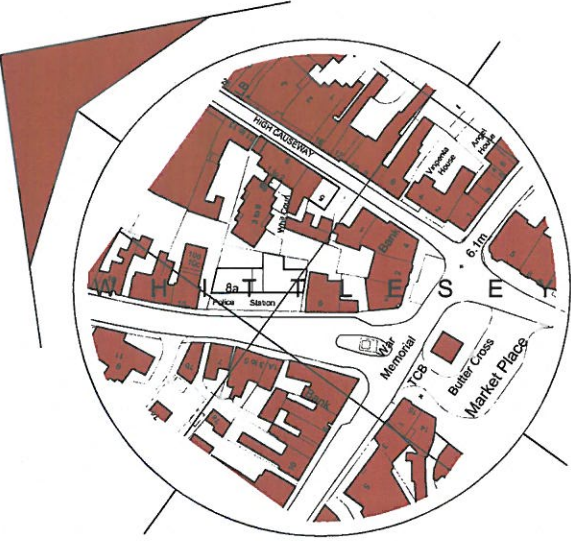

Scale: 1:1250

SITE KEY

- Indicates building surveyed on site
- Indicates buildings (from ordinance survey location plan)
- Indicates site access point

Revisions		Location Plan Scale
A	April 2018	

SWANN EDWARDS
ARCHITECTURE

Swann Edwards Architecture Limited, Swann Edwards Architecture, Fen Road, Guyhirn, Whittlesey, Cambs, PE13 4AA
t 01945 416694 e info@swannedwards.co.uk w www.swannedwards.co.uk

Proposed Mixed Use Development Whittlesey Police Station, 8 Queen Street, Whittlesey for: Whittlesey Town Council	Job Title Title February 2018	Scale As Shown Sheet Size A2
Drawing Title Survey Drawing Site and Location Plan	Job No. SE-929	Drawn by SHe
	Drawing No. 03	Revised A