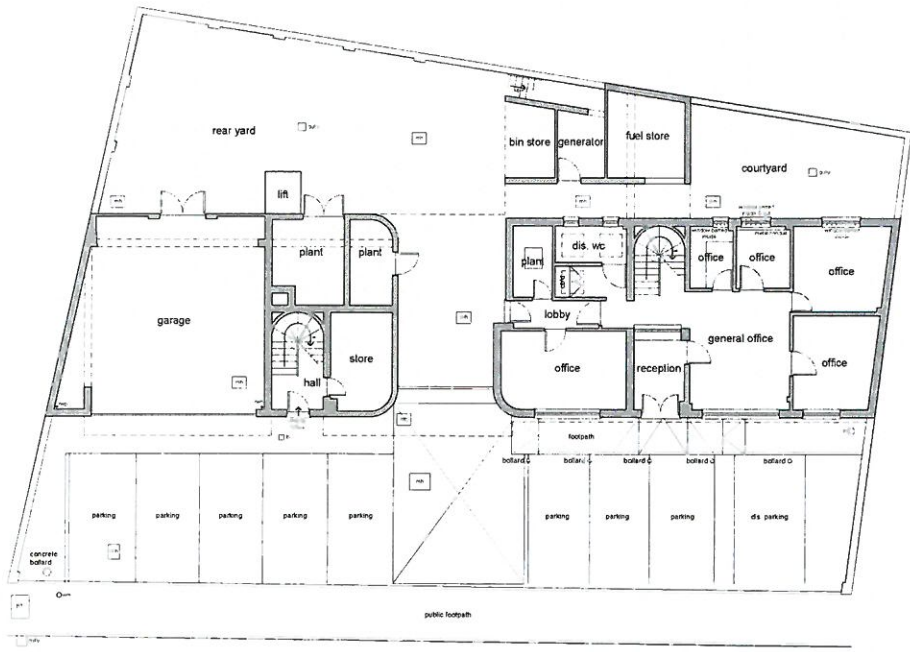

First Floor Plan
Scale: 1:100

Ground Floor Plan
Scale: 1:100